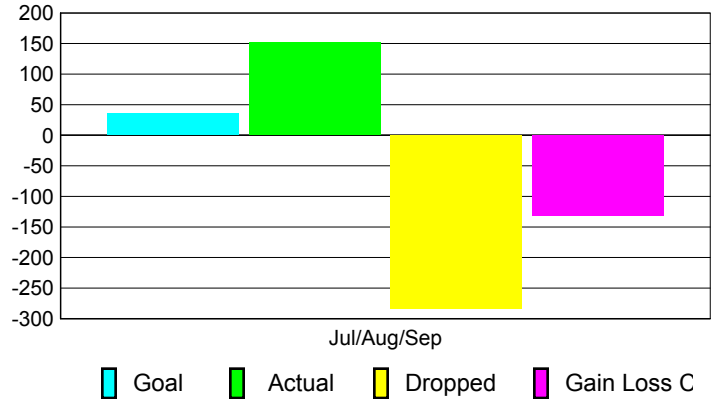

### YTD Status Quo Clubs 2010-2011

Status Quo Clubs Compared to Status Quo Members

## MEMBERSHIP

Membership Results  
2010-2011

Membership  
2009-2010

Month	Net Memb Goal	Actual New Memb	Actual Dropped Memb	Gain/Loss of Memb	Gain/Loss of Memb
Jul/Aug/Sep	35	152	-283	-131	-5
<b>Totals</b>	<b>35</b>	<b>152</b>	<b>-283</b>	<b>-131</b>	<b>-5</b>

### Membership Results 2010-2011

Goal, New, Dropped, Gain/Loss

### Comparison of Membership Gain/Loss

Current Year Compared to the Previous Year